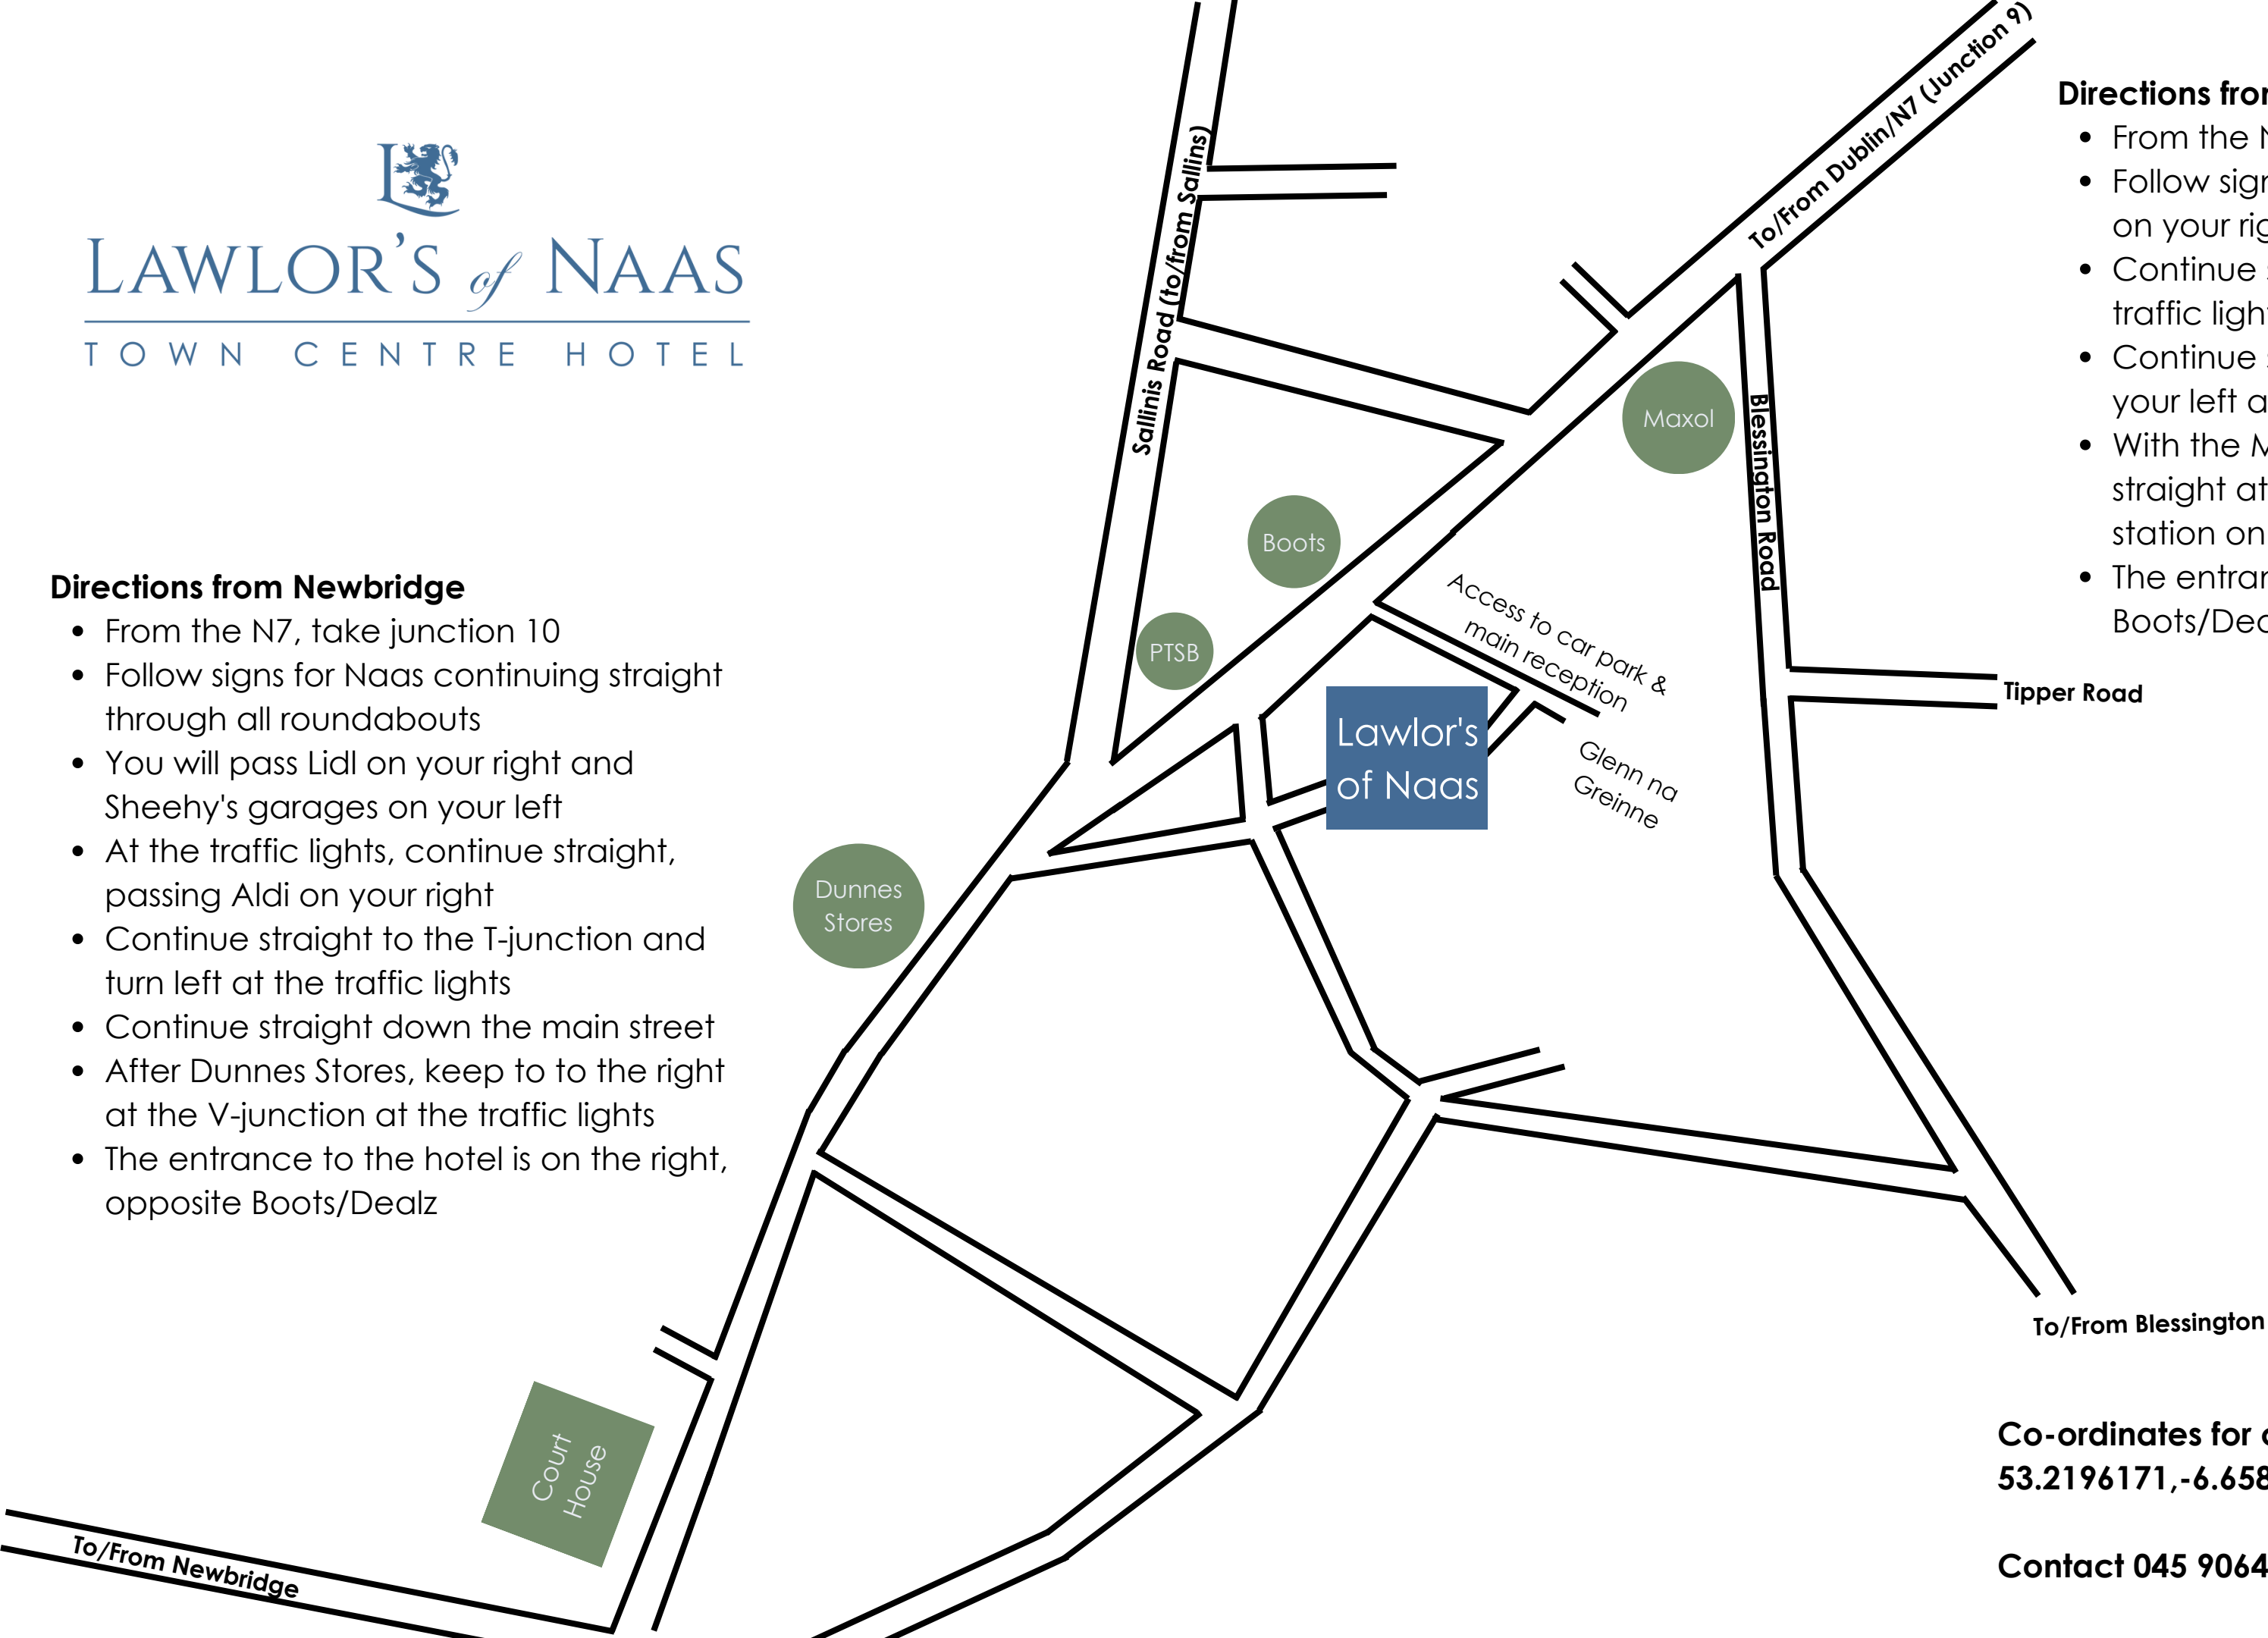

Directions from Newbridge

- From the N7, take junction 10
- Follow signs for Naas continuing straight through all roundabouts
- You will pass Lidl on your right and Sheehy's garages on your left
- At the traffic lights, continue straight, passing Aldi on your right
- Continue straight to the T-junction and turn left at the traffic lights
- Continue straight down the main street
- After Dunnes Stores, keep to to the right at the V-junction at the traffic lights
- The entrance to the hotel is on the right, opposite Boots/Dealz

Directions from Dublin

- From the N7, take junction 9 (Naas Ball)
- Follow signs for Naas passing the Odeon cinema on your right
- Continue straight through the roundabout and traffic lights
- Continue straight, passing the grave yard on your left and right
- With the Maxol petrol station ahead, continue straight at the traffic lights (passing the petrol station on your left)
- The entrance to the hotel is on the left, opposite Boots/Dealz

Co-ordinates for car park

53.2196171,-6.6585887 (Address: Glenn na Greinne)

Contact 045 906444